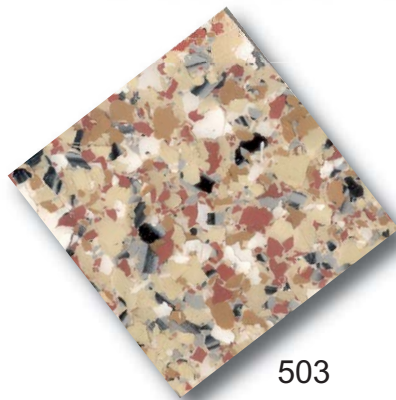

Color Chart - Decorative Flake Chips

218 Granite

219 Brown Blend

220 Terrazza

221 Gray

225 Tan Blend

245 Rare Earth

248 Dolphin Blend

334 Saddle Tan

409 Fire Brick

Khaki

Mystic Blue

- ◆ This color selector guide provides a basic representation of colors. Due to the printing process, there will be differences in color, texture and sheen with actual material.
- ◆ Decorative Flake Chips are 1/4", additional sizes are available upon request. There will be a slight variation in Flake Chips average size due to the manufacturing process.
- ◆ Decorative Flakes available in a variety of colors, contact your PolySpec® representative for additional colors.

Color Chart - Decorative Flake Chips

501

503

504

506

510

521

522

523

524

- ◆ This color selector guide provides a basic representation of colors. Due to the printing process, there will be differences in color, texture and sheen with actual material.
- ◆ Decorative Flake Chips are 1/4", additional sizes are available upon request. There will be a slight variation in Flake Chips average size due to the manufacturing process.
- ◆ Decorative Flakes available in a variety of colors, contact your PolySpec® representative for additional colors.