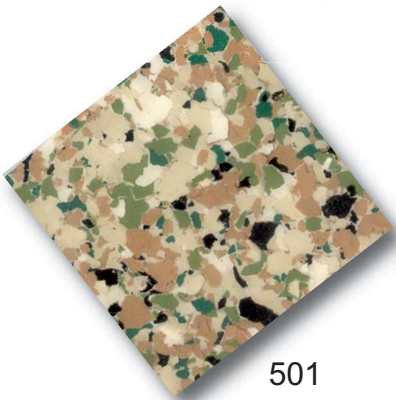

Color Chart - Decorative Flake Chips

501