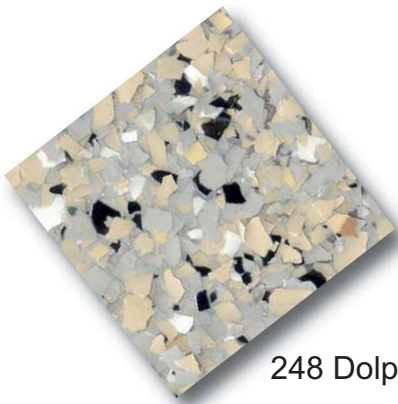

Color Chart - Decorative Flake Chips

218 Granite

219 Brown Blend

220 Terrazza

221 Gray

225 Tan Blend

245 Rare Earth

248 Dolphin Blend

334 Saddle Tan

409 Fire Brick

Khaki

Mystic Blue

- ◆ This color selector guide provides a basic representation of colors. Due to the printing process, there will be differences in color, texture and sheen with actual material.
- ◆ Decorative Flake Chips are 1/4", additional sizes are available upon request. There will be a slight variation in Flake Chips average size due to the manufacturing process.
- ◆ Decorative Flakes available in a variety of colors, contact your PolySpec® representative for additional colors.

523

524

- ◆ This color selector guide provides a basic representation of colors. Due to the printing process, there will be differences in color, texture and sheen with actual material.
- ◆ Decorative Flake Chips are 1/4", additional sizes are available upon request. There will be a slight variation in Flake Chips average size due to the manufacturing process.
- ◆ Decorative Flakes available in a variety of colors, contact your PolySpec® representative for additional colors.