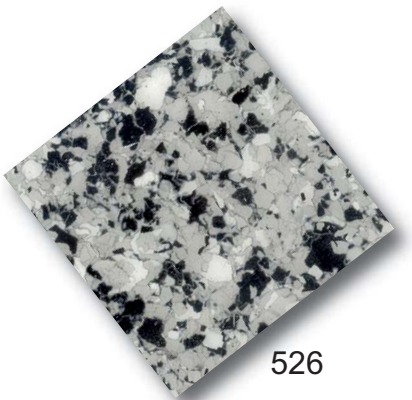

Color Chart - Decorative Flake Chips

- This color selector guide provides a basic representation of colors. Due to the printing process, there will be differences in color, texture and sheen with actual material.
- Decorative Flake Chips are 1/4", additional sizes are available upon request. There will be a slight variation in Flake Chips average size due to the manufacturing process.
- Decorative Flakes available in a variety of colors, contact your PolySpec® representative for additional colors.

526