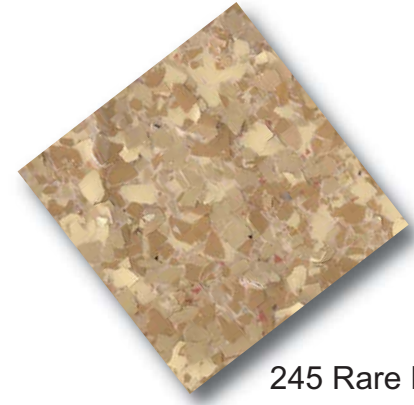

Color Chart - Decorative Flake Chips

218 Granite

219 Brown Blend

220 Terrazza

221 Gray

225 Tan Blend

245 Rare Earth

248 Dolphin Blend

334 Saddle Tan

409 Fire Brick

Khaki

Mystic Blue

- ◆ This color selector guide provides a basic representation of colors. Due to the printing process, there will be differences in color, texture and sheen with actual material.
- ◆ Decorative Flake Chips are 1/4", additional sizes are available upon request. There will be a slight variation in Flake Chips average size due to the manufacturing process.
- ◆ Decorative Flakes available in a variety of colors, contact your PolySpec® representative for additional colors.

Color Chart - Decorative Flake Chips

501

503

504

506

510

521

522

523

524

- ◆ This color selector guide provides a basic representation of colors. Due to the printing process, there will be differences in color, texture and sheen with actual material.
- ◆ Decorative Flake Chips are 1/4", additional sizes are available upon request. There will be a slight variation in Flake Chips average size due to the manufacturing process.
- ◆ Decorative Flakes available in a variety of colors, contact your PolySpec® representative for additional colors.