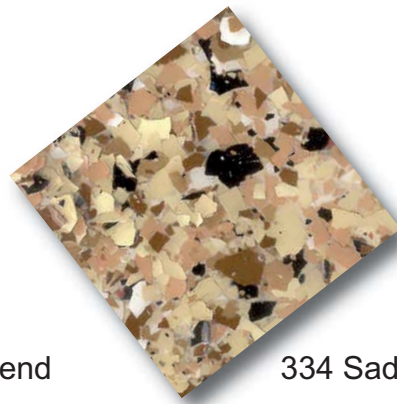

Color Chart - Decorative Flake Chips

218 Granite

219 Brown Blend

220 Terrazza

221 Gray

225 Tan Blend

245 Rare Earth

248 Dolphin Blend

334 Saddle Tan

409 Fire Brick

Khaki

Mystic Blue

- ◆ This color selector guide provides a basic representation of colors. Due to the printing process, there will be differences in color, texture and sheen with actual material.
- ◆ Decorative Flake Chips are 1/4", additional sizes are available upon request. There will be a slight variation in Flake Chips average size due to the manufacturing process.
- ◆ Decorative Flakes available in a variety of colors, contact your PolySpec® representative for additional colors.

523

524

- ◆ This color selector guide provides a basic representation of colors. Due to the printing process, there will be differences in color, texture and sheen with actual material.
- ◆ Decorative Flake Chips are 1/4", additional sizes are available upon request. There will be a slight variation in Flake Chips average size due to the manufacturing process.
- ◆ Decorative Flakes available in a variety of colors, contact your PolySpec® representative for additional colors.