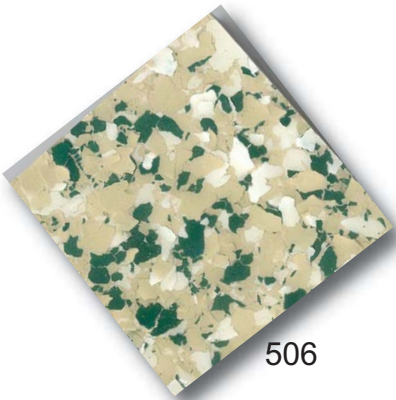

Color Chart - Decorative Flake Chips

218 Granite

219 Brown Blend

220 Terrazza

221 Gray

225 Tan Blend

245 Rare Earth

248 Dolphin Blend

334 Saddle Tan

409 Fire Brick

Khaki

Mystic Blue

- ◆ This color selector guide provides a basic representation of colors. Due to the printing process, there will be differences in color, texture and sheen with actual material.
- ◆ Decorative Flake Chips are 1/4", additional sizes are available upon request. There will be a slight variation in Flake Chips average size due to the manufacturing process.
- ◆ Decorative Flakes available in a variety of colors, contact your PolySpec® representative for additional colors.

Color Chart - Decorative Flake Chips

501

503

504

506

510

521

522

523

524

- ◆ This color selector guide provides a basic representation of colors. Due to the printing process, there will be differences in color, texture and sheen with actual material.
- ◆ Decorative Flake Chips are 1/4", additional sizes are available upon request. There will be a slight variation in Flake Chips average size due to the manufacturing process.
- ◆ Decorative Flakes available in a variety of colors, contact your PolySpec® representative for additional colors.