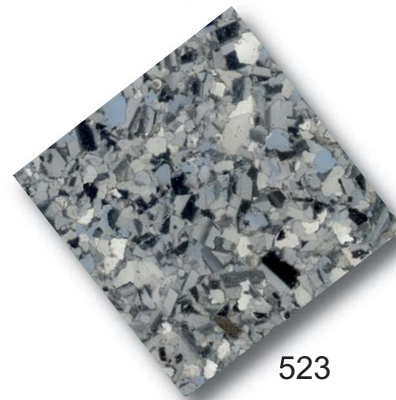

Color Chart - Decorative Flake Chips

218 Granite

219 Brown Blend

220 Terrazza

221 Gray

225 Tan Blend

245 Rare Earth

248 Dolphin Blend

334 Saddle Tan

409 Fire Brick

Khaki

Mystic Blue

- ◆ This color selector guide provides a basic representation of colors. Due to the printing process, there will be differences in color, texture and sheen with actual material.
- ◆ Decorative Flake Chips are 1/4", additional sizes are available upon request. There will be a slight variation in Flake Chips average size due to the manufacturing process.
- ◆ Decorative Flakes available in a variety of colors, contact your PolySpec® representative for additional colors.

Color Chart - Decorative Flake Chips

501

503

504

506

510

521

522

523

524

- ◆ This color selector guide provides a basic representation of colors. Due to the printing process, there will be differences in color, texture and sheen with actual material.
- ◆ Decorative Flake Chips are 1/4", additional sizes are available upon request. There will be a slight variation in Flake Chips average size due to the manufacturing process.
- ◆ Decorative Flakes available in a variety of colors, contact your PolySpec® representative for additional colors.