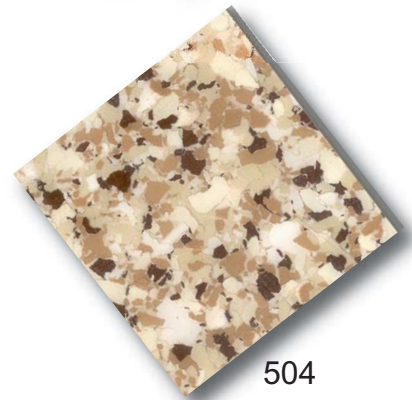

Color Chart - Decorative Flake Chips

218 Granite

219 Brown Blend

220 Terrazza

221 Gray

225 Tan Blend

245 Rare Earth

248 Dolphin Blend

334 Saddle Tan

409 Fire Brick

Khaki

Mystic Blue

- ◆ This color selector guide provides a basic representation of colors. Due to the printing process, there will be differences in color, texture and sheen with actual material.
- ◆ Decorative Flake Chips are 1/4", additional sizes are available upon request. There will be a slight variation in Flake Chips average size due to the manufacturing process.
- ◆ Decorative Flakes available in a variety of colors, contact your PolySpec® representative for additional colors.

Color Chart - Decorative Flake Chips

501

503

504

506

510

521

522

523

524

- ◆ This color selector guide provides a basic representation of colors. Due to the printing process, there will be differences in color, texture and sheen with actual material.
- ◆ Decorative Flake Chips are 1/4", additional sizes are available upon request. There will be a slight variation in Flake Chips average size due to the manufacturing process.
- ◆ Decorative Flakes available in a variety of colors, contact your PolySpec® representative for additional colors.