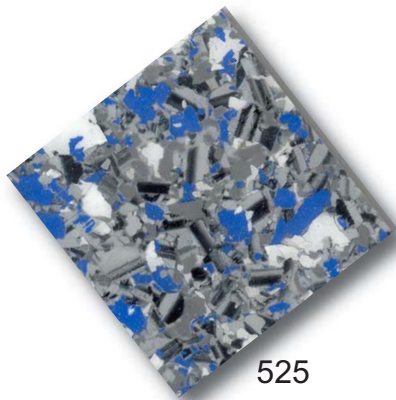

Color Chart - Decorative Flake Chips

218 Granite

219 Brown Blend

220 Terrazza

221 Gray

225 Tan Blend

245 Rare Earth

248 Dolphin Blend

334 Saddle Tan

409 Fire Brick

Khaki

Mystic Blue

- ◆ This color selector guide provides a basic representation of colors. Due to the printing process, there will be differences in color, texture and sheen with actual material.
- ◆ Decorative Flake Chips are 1/4", additional sizes are available upon request. There will be a slight variation in Flake Chips average size due to the manufacturing process.
- ◆ Decorative Flakes available in a variety of colors, contact your PolySpec® representative for additional colors.

Color Chart - Decorative Flake Chips

501

503

504

506

510

521

522

523

524

- ◆ This color selector guide provides a basic representation of colors. Due to the printing process, there will be differences in color, texture and sheen with actual material.
- ◆ Decorative Flake Chips are 1/4", additional sizes are available upon request. There will be a slight variation in Flake Chips average size due to the manufacturing process.
- ◆ Decorative Flakes available in a variety of colors, contact your PolySpec® representative for additional colors.