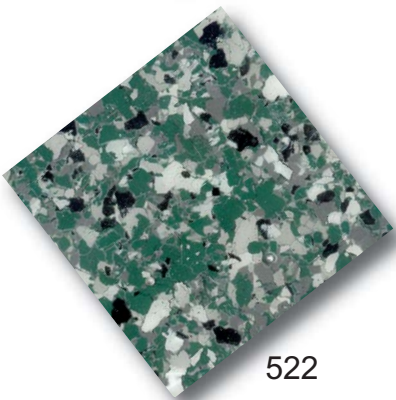

Color Chart - Decorative Flake Chips

218 Granite

219 Brown Blend

220 Terrazza

221 Gray

225 Tan Blend

245 Rare Earth

248 Dolphin Blend

334 Saddle Tan

409 Fire Brick

Khaki

Mystic Blue

- ◆ This color selector guide provides a basic representation of colors. Due to the printing process, there will be differences in color, texture and sheen with actual material.
- ◆ Decorative Flake Chips are 1/4", additional sizes are available upon request. There will be a slight variation in Flake Chips average size due to the manufacturing process.
- ◆ Decorative Flakes available in a variety of colors, contact your PolySpec® representative for additional colors.

Color Chart - Decorative Flake Chips

501

503

504

506

510

521

522

523

524

- ◆ This color selector guide provides a basic representation of colors. Due to the printing process, there will be differences in color, texture and sheen with actual material.
- ◆ Decorative Flake Chips are 1/4", additional sizes are available upon request. There will be a slight variation in Flake Chips average size due to the manufacturing process.
- ◆ Decorative Flakes available in a variety of colors, contact your PolySpec® representative for additional colors.