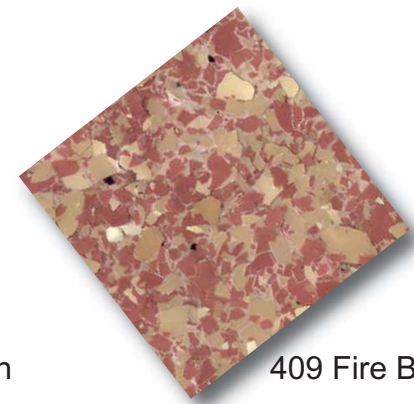

Color Chart - Decorative Flake Chips

218 Granite

219 Brown Blend

220 Terrazza

221 Gray

225 Tan Blend

245 Rare Earth

248 Dolphin Blend

334 Saddle Tan

409 Fire Brick

Khaki

Mystic Blue

- ◆ This color selector guide provides a basic representation of colors. Due to the printing process, there will be differences in color, texture and sheen with actual material.
- ◆ Decorative Flake Chips are 1/4", additional sizes are available upon request. There will be a slight variation in Flake Chips average size due to the manufacturing process.
- ◆ Decorative Flakes available in a variety of colors, contact your PolySpec® representative for additional colors.

Color Chart - Decorative Flake Chips

501

503

504

506

510

521

522

523

524

- ◆ This color selector guide provides a basic representation of colors. Due to the printing process, there will be differences in color, texture and sheen with actual material.
- ◆ Decorative Flake Chips are 1/4", additional sizes are available upon request. There will be a slight variation in Flake Chips average size due to the manufacturing process.
- ◆ Decorative Flakes available in a variety of colors, contact your PolySpec® representative for additional colors.