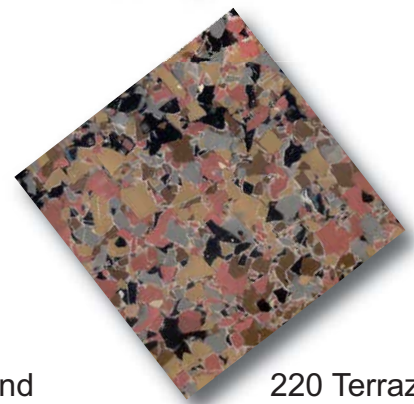

Color Chart - Decorative Flake Chips

218 Granite

219 Brown Blend

220 Terrazza

221 Gray

225 Tan Blend

245 Rare Earth

248 Dolphin Blend

334 Saddle Tan

409 Fire Brick

Khaki

Mystic Blue

- ◆ This color selector guide provides a basic representation of colors. Due to the printing process, there will be differences in color, texture and sheen with actual material.
- ◆ Decorative Flake Chips are 1/4", additional sizes are available upon request. There will be a slight variation in Flake Chips average size due to the manufacturing process.
- ◆ Decorative Flakes available in a variety of colors, contact your PolySpec® representative for additional colors.

523

524

- ◆ This color selector guide provides a basic representation of colors. Due to the printing process, there will be differences in color, texture and sheen with actual material.
- ◆ Decorative Flake Chips are 1/4", additional sizes are available upon request. There will be a slight variation in Flake Chips average size due to the manufacturing process.
- ◆ Decorative Flakes available in a variety of colors, contact your PolySpec® representative for additional colors.