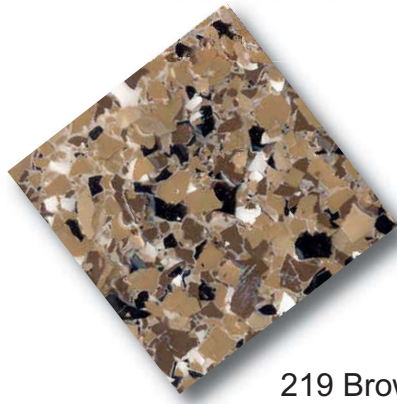

Color Chart - Decorative Flake Chips

218 Granite

219 Brown Blend

220 Terrazza

221 Gray

225 Tan Blend

245 Rare Earth

248 Dolphin Blend

334 Saddle Tan

409 Fire Brick

Khaki

Mystic Blue

- ◆ This color selector guide provides a basic representation of colors. Due to the printing process, there will be differences in color, texture and sheen with actual material.
- ◆ Decorative Flake Chips are 1/4", additional sizes are available upon request. There will be a slight variation in Flake Chips average size due to the manufacturing process.
- ◆ Decorative Flakes available in a variety of colors, contact your PolySpec® representative for additional colors.

523

524

- ◆ This color selector guide provides a basic representation of colors. Due to the printing process, there will be differences in color, texture and sheen with actual material.
- ◆ Decorative Flake Chips are 1/4", additional sizes are available upon request. There will be a slight variation in Flake Chips average size due to the manufacturing process.
- ◆ Decorative Flakes available in a variety of colors, contact your PolySpec® representative for additional colors.