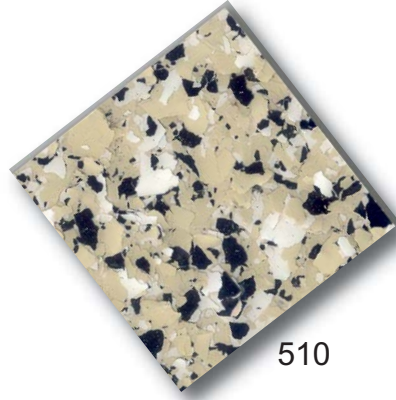

Color Chart - Decorative Flake Chips

218 Granite

219 Brown Blend

220 Terrazza

221 Gray

225 Tan Blend

245 Rare Earth

248 Dolphin Blend

334 Saddle Tan

409 Fire Brick

Khaki

Mystic Blue

- ◆ This color selector guide provides a basic representation of colors. Due to the printing process, there will be differences in color, texture and sheen with actual material.
- ◆ Decorative Flake Chips are 1/4", additional sizes are available upon request. There will be a slight variation in Flake Chips average size due to the manufacturing process.
- ◆ Decorative Flakes available in a variety of colors, contact your PolySpec® representative for additional colors.

Color Chart - Decorative Flake Chips

501

503

504

506

510

521

522

523

524

- ◆ This color selector guide provides a basic representation of colors. Due to the printing process, there will be differences in color, texture and sheen with actual material.
- ◆ Decorative Flake Chips are 1/4", additional sizes are available upon request. There will be a slight variation in Flake Chips average size due to the manufacturing process.
- ◆ Decorative Flakes available in a variety of colors, contact your PolySpec® representative for additional colors.