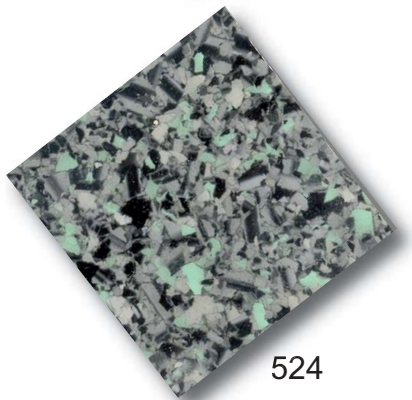

Color Chart - Decorative Flake Chips

218 Granite

219 Brown Blend

220 Terrazza

221 Gray

225 Tan Blend

245 Rare Earth

248 Dolphin Blend

334 Saddle Tan

409 Fire Brick

Khaki

Mystic Blue

- ◆ This color selector guide provides a basic representation of colors. Due to the printing process, there will be differences in color, texture and sheen with actual material.
- ◆ Decorative Flake Chips are 1/4", additional sizes are available upon request. There will be a slight variation in Flake Chips average size due to the manufacturing process.
- ◆ Decorative Flakes available in a variety of colors, contact your PolySpec® representative for additional colors.

Color Chart - Decorative Flake Chips

501

503

504

506

510

521

522

523

524

- ◆ This color selector guide provides a basic representation of colors. Due to the printing process, there will be differences in color, texture and sheen with actual material.
- ◆ Decorative Flake Chips are 1/4", additional sizes are available upon request. There will be a slight variation in Flake Chips average size due to the manufacturing process.
- ◆ Decorative Flakes available in a variety of colors, contact your PolySpec® representative for additional colors.