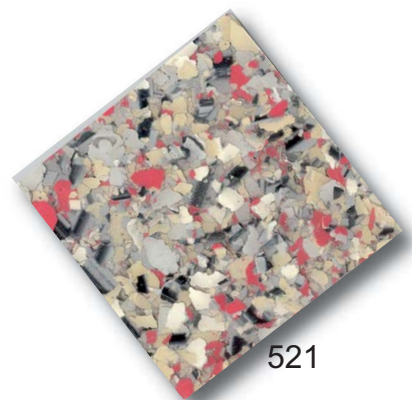

Color Chart - Decorative Flake Chips

218 Granite

219 Brown Blend

220 Terrazza

221 Gray

225 Tan Blend

245 Rare Earth

248 Dolphin Blend

334 Saddle Tan

409 Fire Brick

Khaki

Mystic Blue

- ◆ This color selector guide provides a basic representation of colors. Due to the printing process, there will be differences in color, texture and sheen with actual material.
- ◆ Decorative Flake Chips are 1/4", additional sizes are available upon request. There will be a slight variation in Flake Chips average size due to the manufacturing process.
- ◆ Decorative Flakes available in a variety of colors, contact your PolySpec® representative for additional colors.

Color Chart - Decorative Flake Chips

501

503

504

506

510

521

522

523

524

- ◆ This color selector guide provides a basic representation of colors. Due to the printing process, there will be differences in color, texture and sheen with actual material.
- ◆ Decorative Flake Chips are 1/4", additional sizes are available upon request. There will be a slight variation in Flake Chips average size due to the manufacturing process.
- ◆ Decorative Flakes available in a variety of colors, contact your PolySpec® representative for additional colors.