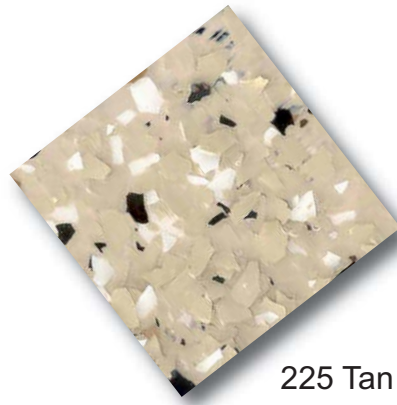

Color Chart - Decorative Flake Chips

218 Granite

219 Brown Blend

220 Terrazza

221 Gray

225 Tan Blend

245 Rare Earth

248 Dolphin Blend

334 Saddle Tan

409 Fire Brick

Khaki

Mystic Blue

- ◆ This color selector guide provides a basic representation of colors. Due to the printing process, there will be differences in color, texture and sheen with actual material.
- ◆ Decorative Flake Chips are 1/4", additional sizes are available upon request. There will be a slight variation in Flake Chips average size due to the manufacturing process.
- ◆ Decorative Flakes available in a variety of colors, contact your PolySpec® representative for additional colors.

Color Chart - Decorative Flake Chips

501

503

504

506

510

521

522

523

524

- ◆ This color selector guide provides a basic representation of colors. Due to the printing process, there will be differences in color, texture and sheen with actual material.
- ◆ Decorative Flake Chips are 1/4", additional sizes are available upon request. There will be a slight variation in Flake Chips average size due to the manufacturing process.
- ◆ Decorative Flakes available in a variety of colors, contact your PolySpec® representative for additional colors.