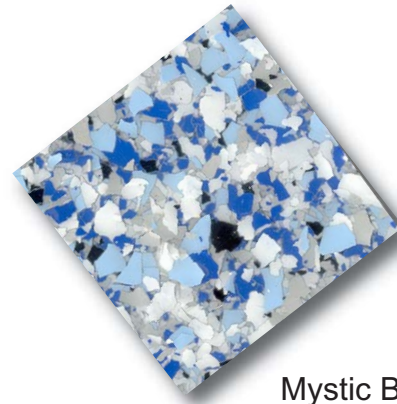

Color Chart - Decorative Flake Chips

218 Granite

219 Brown Blend

220 Terrazza

221 Gray

225 Tan Blend

245 Rare Earth

248 Dolphin Blend

334 Saddle Tan

409 Fire Brick

Khaki

Mystic Blue

- ◆ This color selector guide provides a basic representation of colors. Due to the printing process, there will be differences in color, texture and sheen with actual material.
- ◆ Decorative Flake Chips are 1/4", additional sizes are available upon request. There will be a slight variation in Flake Chips average size due to the manufacturing process.
- ◆ Decorative Flakes available in a variety of colors, contact your PolySpec® representative for additional colors.

523

524

- ◆ This color selector guide provides a basic representation of colors. Due to the printing process, there will be differences in color, texture and sheen with actual material.
- ◆ Decorative Flake Chips are 1/4", additional sizes are available upon request. There will be a slight variation in Flake Chips average size due to the manufacturing process.
- ◆ Decorative Flakes available in a variety of colors, contact your PolySpec® representative for additional colors.