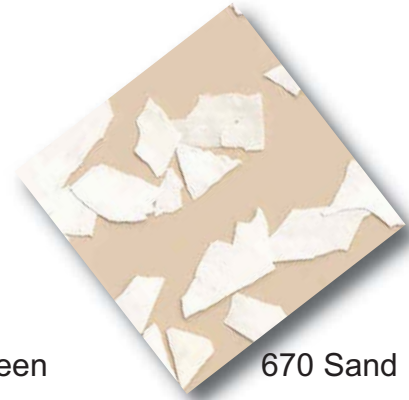

Color Chart - Decorative Flake Chips

603 Light Blue

605 Medium Blue

606 Navy Blue

611 Tan

616 Terrace Green

670 Sand

680 Tile Red

610 Light Gray

630 Medium Gray

- ◆ This color selector guide provides a basic representation of colors. Due to the printing process, there will be differences in color, texture and sheen with actual material.